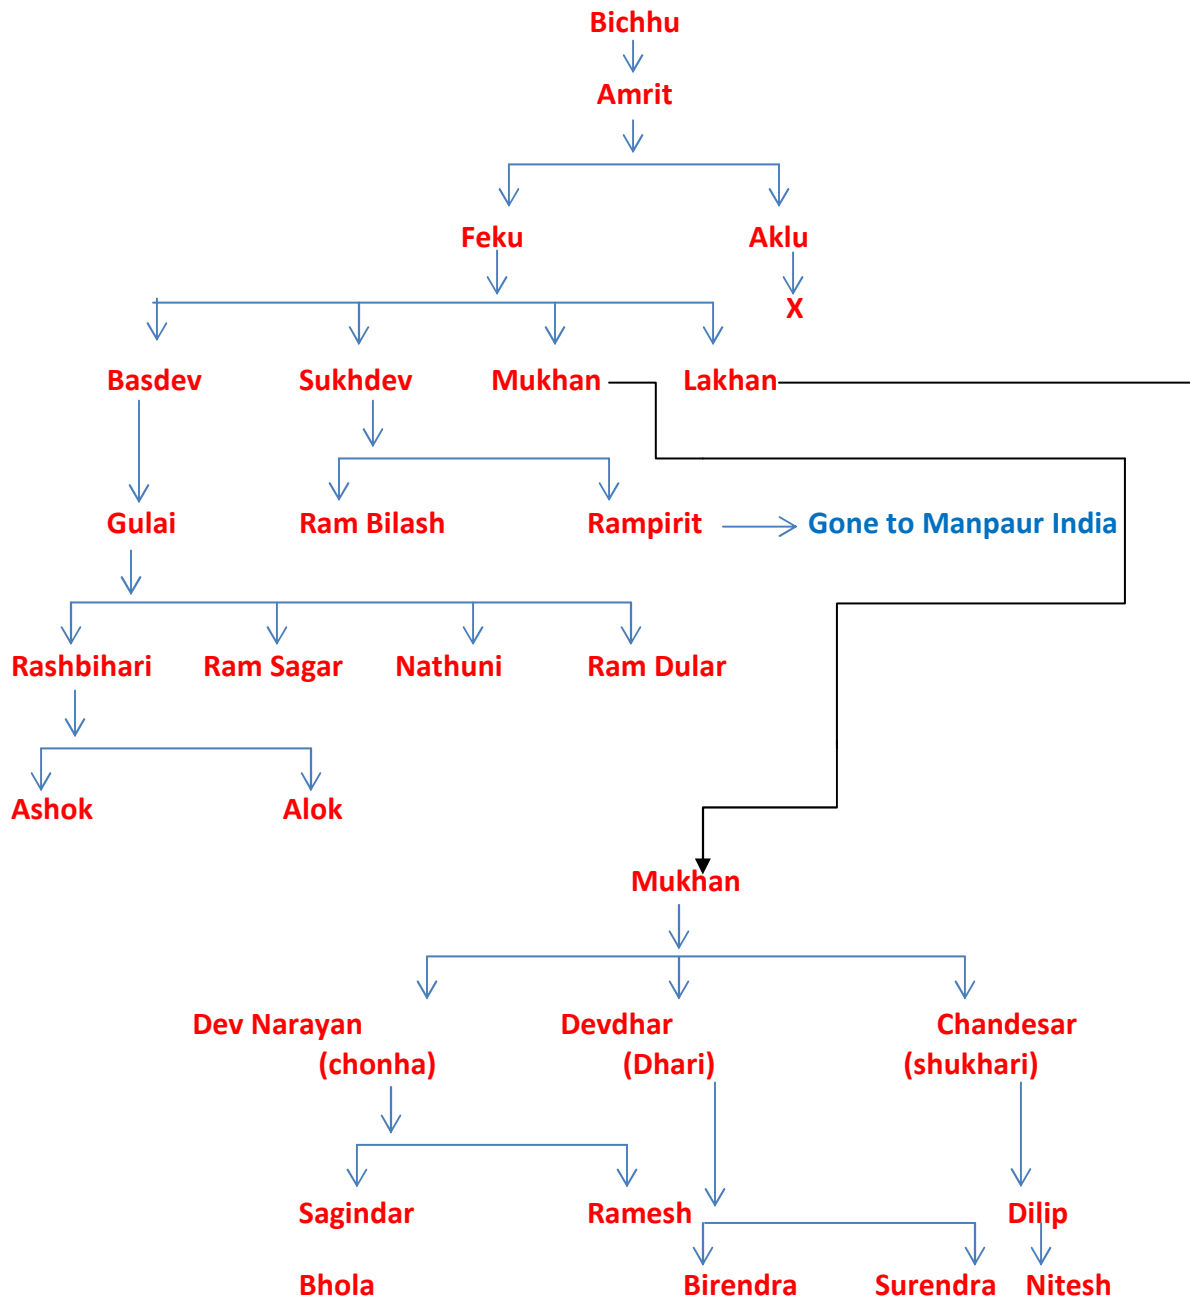

Nepal Organizations

Family Nine

This family at present is the family of "shukhari" and "chonha". This family starts from "Bichhu" and in the same family "Ram pirit Yadav" gone to India "Manpaur". Ram pirit was the brother of "Ram Bilash Yadav".

Now see the family chart which starts from "Bichhu":

Nepal Organizations